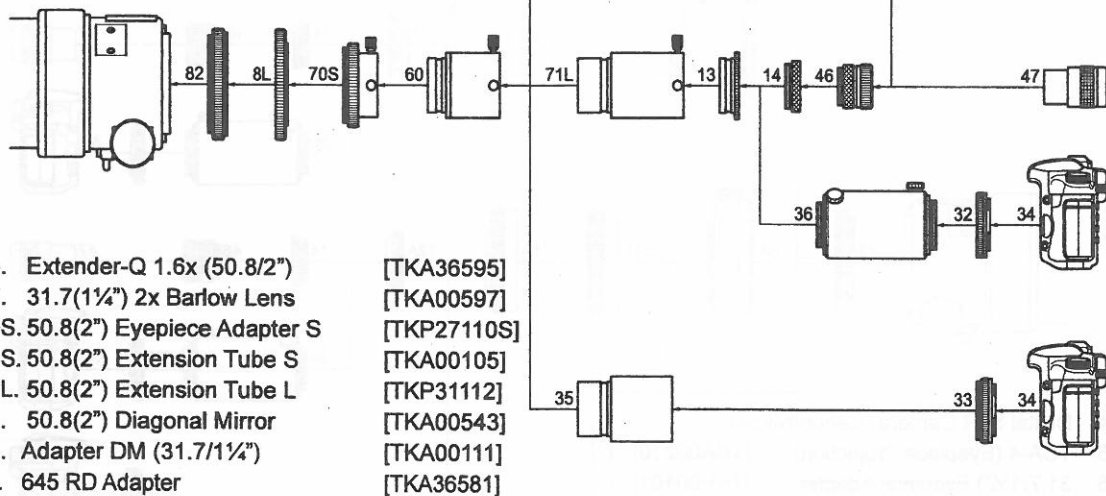

Appendix for **FSQ-106EDX4** Version

TAKAHASHI

Tube Assembly OTA Layout

System Charts

◆ Visual/Imaging System Chart

- 6A. CAA (CCA-250) [TKP86200]
- 8A. Coupling (TW) (CCA-250) [TKP86003]
- 8L. Coupling (TW) (FSQ-130ED) [TKP38003]
- 12A. Visual Adapter (CCA-250) [TKP86005]
- 13. 50.8(2") Sleeve [TKP00113]
- 14. Coupling S [TKP00103]
- 18C. Reducer CR 0.73x [TKA82580]
- 18M. F/3 Reducer 0.6x (FSQ-130ED) [TKA38581]
- 18L. 645 Reducer QE 0.72x [TKA38580L]
- 27. 4-Turret Eyepiece Holder 31.7D [TKA00404]
- 30R. CA-35 (SKY90) [TKA35201]
- 32. T-Mount DX-S (EOS) [TKA01250]
- T-Mount DX-S (Nikon) [TKA01254]
- 33. T-Mount DX-WR (EOS) [TKA01251]
- T-Mount DX-WR (Nikon) [TKA01255]

◆ Extender-Q 1.6x (50.8/2") System Chart

- 8L. Coupling (TW)(FSQ-130ED) [TKP38003]
- 13. 50.8(2") Sleeve [TKP00113]
- 14. Coupling S [TKP00103]
- 27. 4-Turret Eyepiece Holder 31.7D [TKA00404]
- 32. T-Mount DX-S (EOS) [TKA01250]
T-Mount DX-S (Nikon) [TKA01254]
- 33. T-Mount DX-WR (EOS) [TKA01251]
T-Mount DX-WR (Nikon) [TKA01255]
- 34. Digital SLR Camera (Canon/Nikon)
- 35. CA-35 (50.8/2") [TKA31201]
- 36. TCA-4 (Eyepiece Projection) [TKA00210]
- 46. 31.7(1 1/4") Eyepiece Adapter [TKP00101]
- 47. 31.7(1 1/4") Eyepiece
- 48. 50.8(2") Eyepiece

- 60. Extender-Q 1.6x (50.8/2") [TKA36595]
- 67. 31.7(1 1/4") 2x Barlow Lens [TKA00597]
- 70S. 50.8(2") Eyepiece Adapter S [TKP27110S]
- 71S. 50.8(2") Extension Tube S [TKA00105]
- 71L. 50.8(2") Extension Tube L [TKP31112]
- 74. 50.8(2") Diagonal Mirror [TKA00543]
- 75. Adapter DM (31.7/1 1/4") [TKA00111]
- 82. 645 RD Adapter [TKA36581]

(Note) Some DSLR can not be attached.
31.7/50.8 stand for 31.7mm/50.8mm.