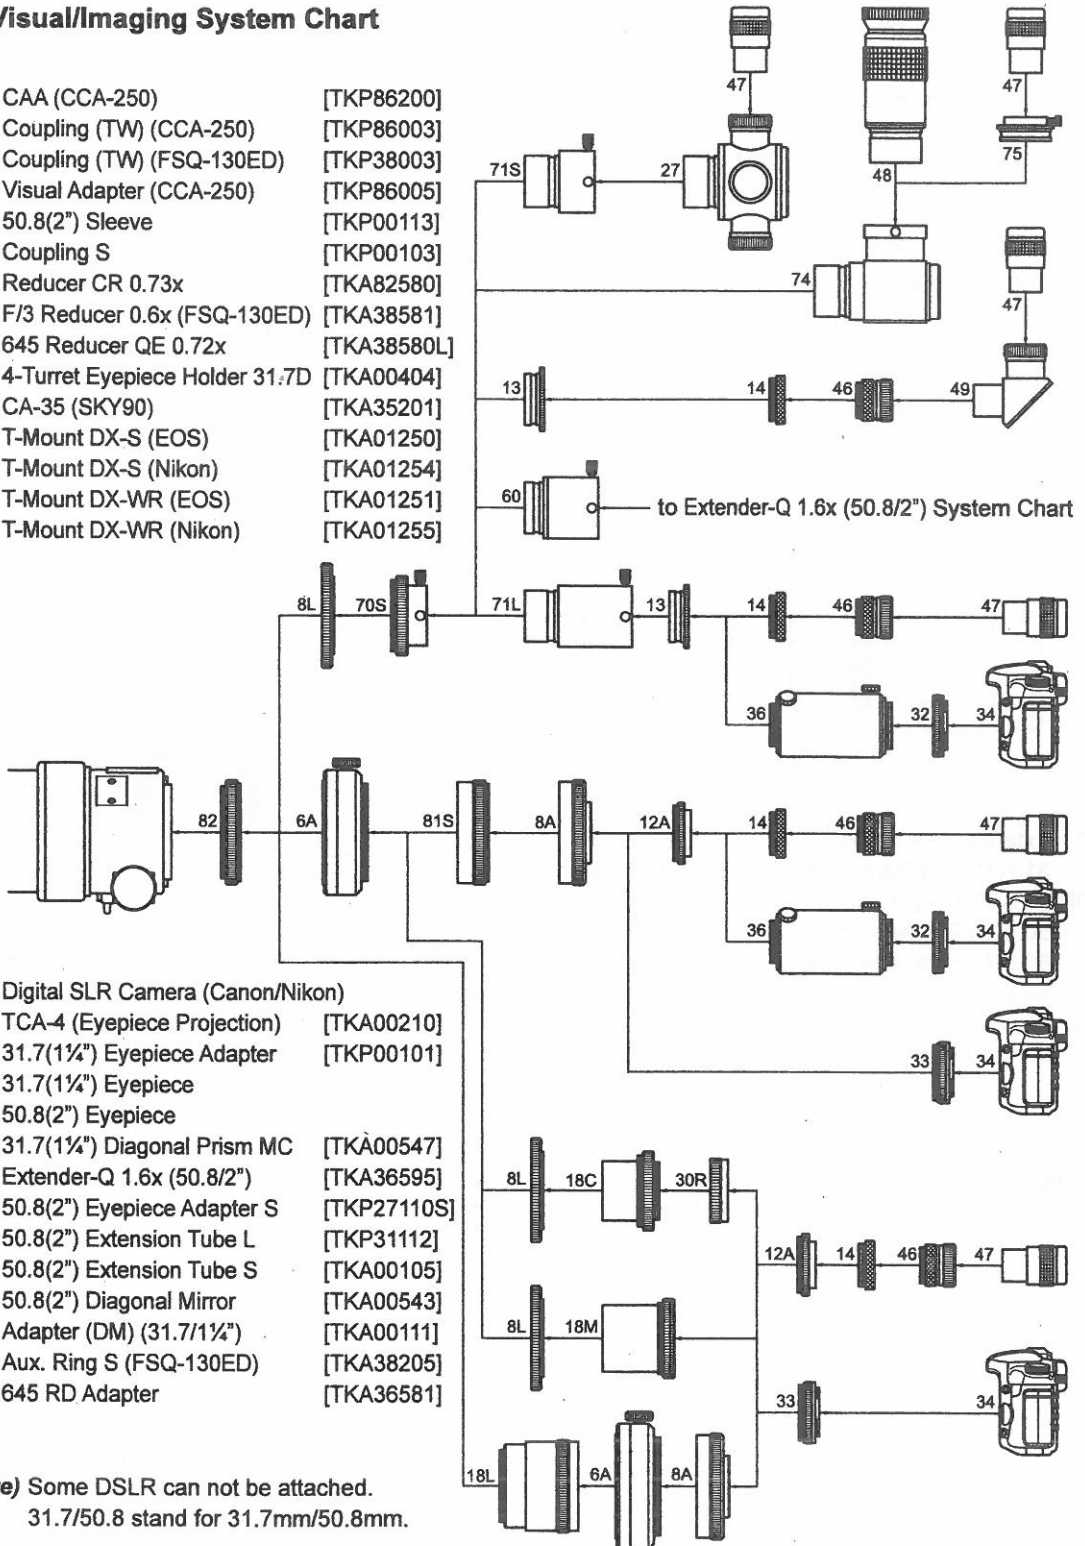

Appendix for **FSQ-106EDX4** Version

TAKAHASHI

Tube Assembly OTA Layout

System Charts

◆ Visual/Imaging System Chart

- 6A. CAA (CCA-250) [TKP86200]
- 8A. Coupling (TW) (CCA-250) [TKP86003]
- 8L. Coupling (TW) (FSQ-130ED) [TKP38003]
- 12A. Visual Adapter (CCA-250) [TKP86005]
- 13. 50.8(2") Sleeve [TKP00113]
- 14. Coupling S [TKP00103]
- 18C. Reducer CR 0.73x [TKA82580]
- 18M. F/3 Reducer 0.6x (FSQ-130ED) [TKA38581]
- 18L. 645 Reducer QE 0.72x [TKA38580L]
- 27. 4-Turret Eyepiece Holder 31.7D [TKA00404]
- 30R. CA-35 (SKY90) [TKA35201]
- 32. T-Mount DX-S (EOS) [TKA01250]
- T-Mount DX-S (Nikon) [TKA01254]
- 33. T-Mount DX-WR (EOS) [TKA01251]
- T-Mount DX-WR (Nikon) [TKA01255]

◆ Extender-Q 1.6x (50.8/2") System Chart

- 8L. Coupling (TW)(FSQ-130ED) [TKP38003]
- 13. 50.8(2") Sleeve [TKP00113]
- 14. Coupling S [TKP00103]
- 27. 4-Turret Eyepiece Holder 31.7D [TKA00404]
- 32. T-Mount DX-S (EOS) [TKA01250]
T-Mount DX-S (Nikon) [TKA01254]
- 33. T-Mount DX-WR (EOS) [TKA01251]
T-Mount DX-WR (Nikon) [TKA01255]
- 34. Digital SLR Camera (Canon/Nikon)
- 35. CA-35 (50.8/2") [TKA31201]
- 36. TCA-4 (Eyepiece Projection) [TKA00210]
- 46. 31.7(1 1/4") Eyepiece Adapter [TKP00101]
- 47. 31.7(1 1/4") Eyepiece
- 48. 50.8(2") Eyepiece

- 60. Extender-Q 1.6x (50.8/2") [TKA36595]
- 67. 31.7(1 1/4") 2x Barlow Lens [TKA00597]
- 70S. 50.8(2") Eyepiece Adapter S [TKP27110S]
- 71S. 50.8(2") Extension Tube S [TKA00105]
- 71L. 50.8(2") Extension Tube L [TKP31112]
- 74. 50.8(2") Diagonal Mirror [TKA00543]
- 75. Adapter DM (31.7/1 1/4") [TKA00111]
- 82. 645 RD Adapter [TKA36581]

(Note) Some DSLR can not be attached.
31.7/50.8 stand for 31.7mm/50.8mm.