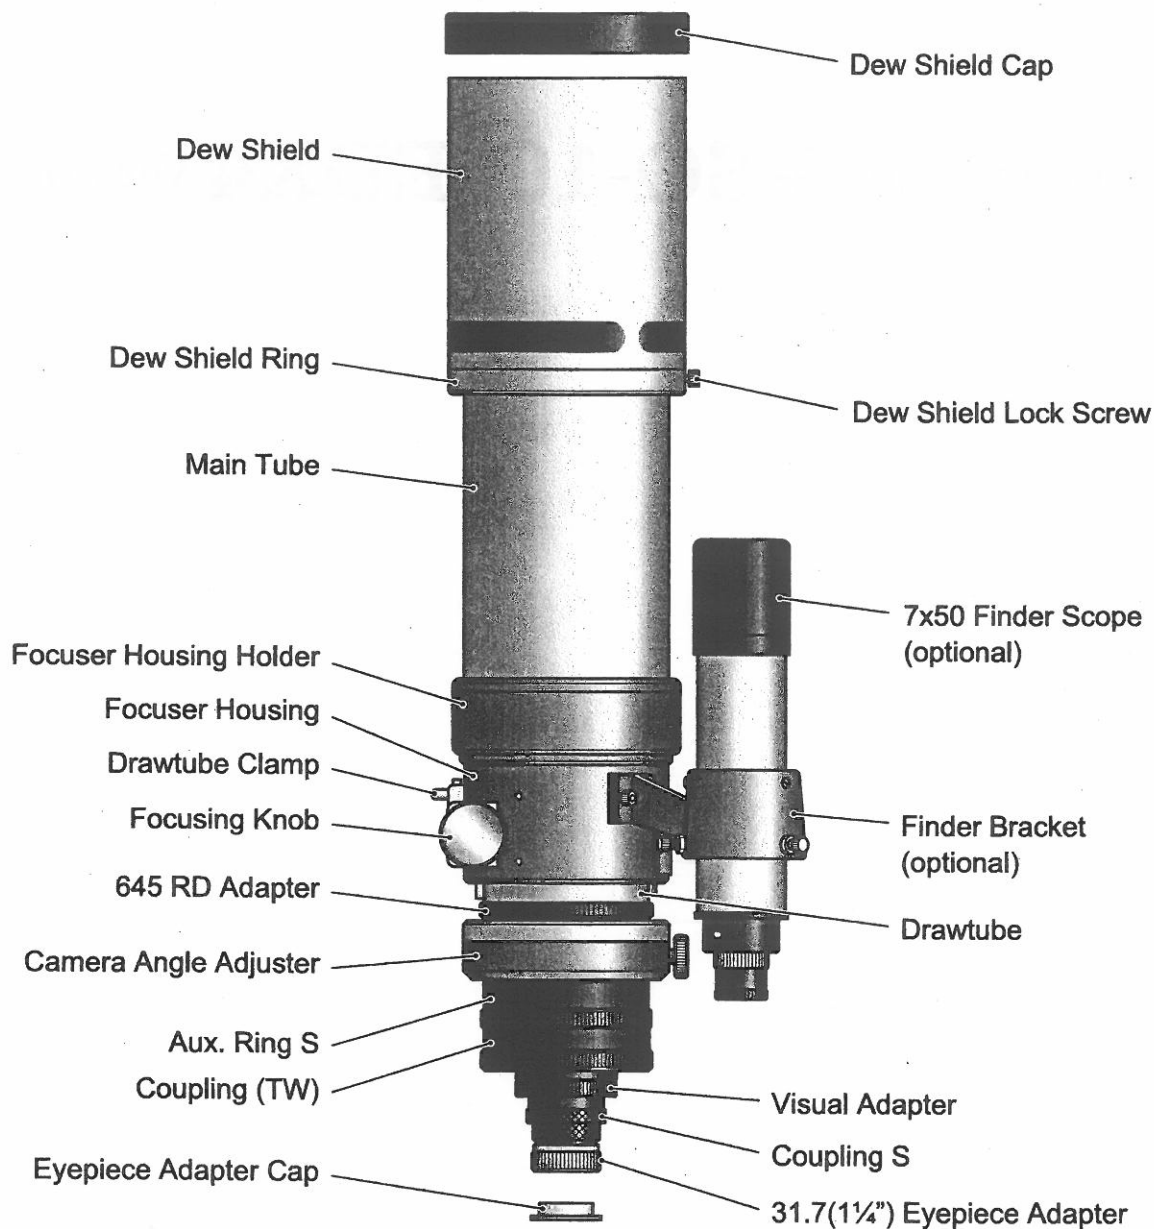

Appendix for **FSQ-106EDX4** Version

TAKAHASHI

Tube Assembly OTA Layout

System Charts

◆ Visual/Imaging System Chart

- 6A. CAA (CCA-250) [TKP86200]
- 8A. Coupling (TW) (CCA-250) [TKP86003]
- 8L. Coupling (TW) (FSQ-130ED) [TKP38003]
- 12A. Visual Adapter (CCA-250) [TKP86005]
- 13. 50.8(2") Sleeve [TKP00113]
- 14. Coupling S [TKP00103]
- 18C. Reducer CR 0.73x [TKA82580]
- 18M. F/3 Reducer 0.6x (FSQ-130ED) [TKA38581]
- 18L. 645 Reducer QE 0.72x [TKA38580L]
- 27. 4-Turret Eyepiece Holder 31.7D [TKA00404]
- 30R. CA-35 (SKY90) [TKA35201]
- 32. T-Mount DX-S (EOS) [TKA01250]
- T-Mount DX-S (Nikon) [TKA01254]
- 33. T-Mount DX-WR (EOS) [TKA01251]
- T-Mount DX-WR (Nikon) [TKA01255]

◆ Extender-Q 1.6x (50.8/2") System Chart

- 8L. Coupling (TW)(FSQ-130ED) [TKP38003]
- 13. 50.8(2") Sleeve [TKP00113]
- 14. Coupling S [TKP00103]
- 27. 4-Turret Eyepiece Holder 31.7D [TKA00404]
- 32. T-Mount DX-S (EOS) [TKA01250]
T-Mount DX-S (Nikon) [TKA01254]
- 33. T-Mount DX-WR (EOS) [TKA01251]
T-Mount DX-WR (Nikon) [TKA01255]
- 34. Digital SLR Camera (Canon/Nikon)
- 35. CA-35 (50.8/2") [TKA31201]
- 36. TCA-4 (Eyepiece Projection) [TKA00210]
- 46. 31.7(1 1/4") Eyepiece Adapter [TKP00101]
- 47. 31.7(1 1/4") Eyepiece
- 48. 50.8(2") Eyepiece

- 60. Extender-Q 1.6x (50.8/2") [TKA36595]
- 67. 31.7(1 1/4") 2x Barlow Lens [TKA00597]
- 70S. 50.8(2") Eyepiece Adapter S [TKP27110S]
- 71S. 50.8(2") Extension Tube S [TKA00105]
- 71L. 50.8(2") Extension Tube L [TKP31112]
- 74. 50.8(2") Diagonal Mirror [TKA00543]
- 75. Adapter DM (31.7/1 1/4") [TKA00111]
- 82. 645 RD Adapter [TKA36581]