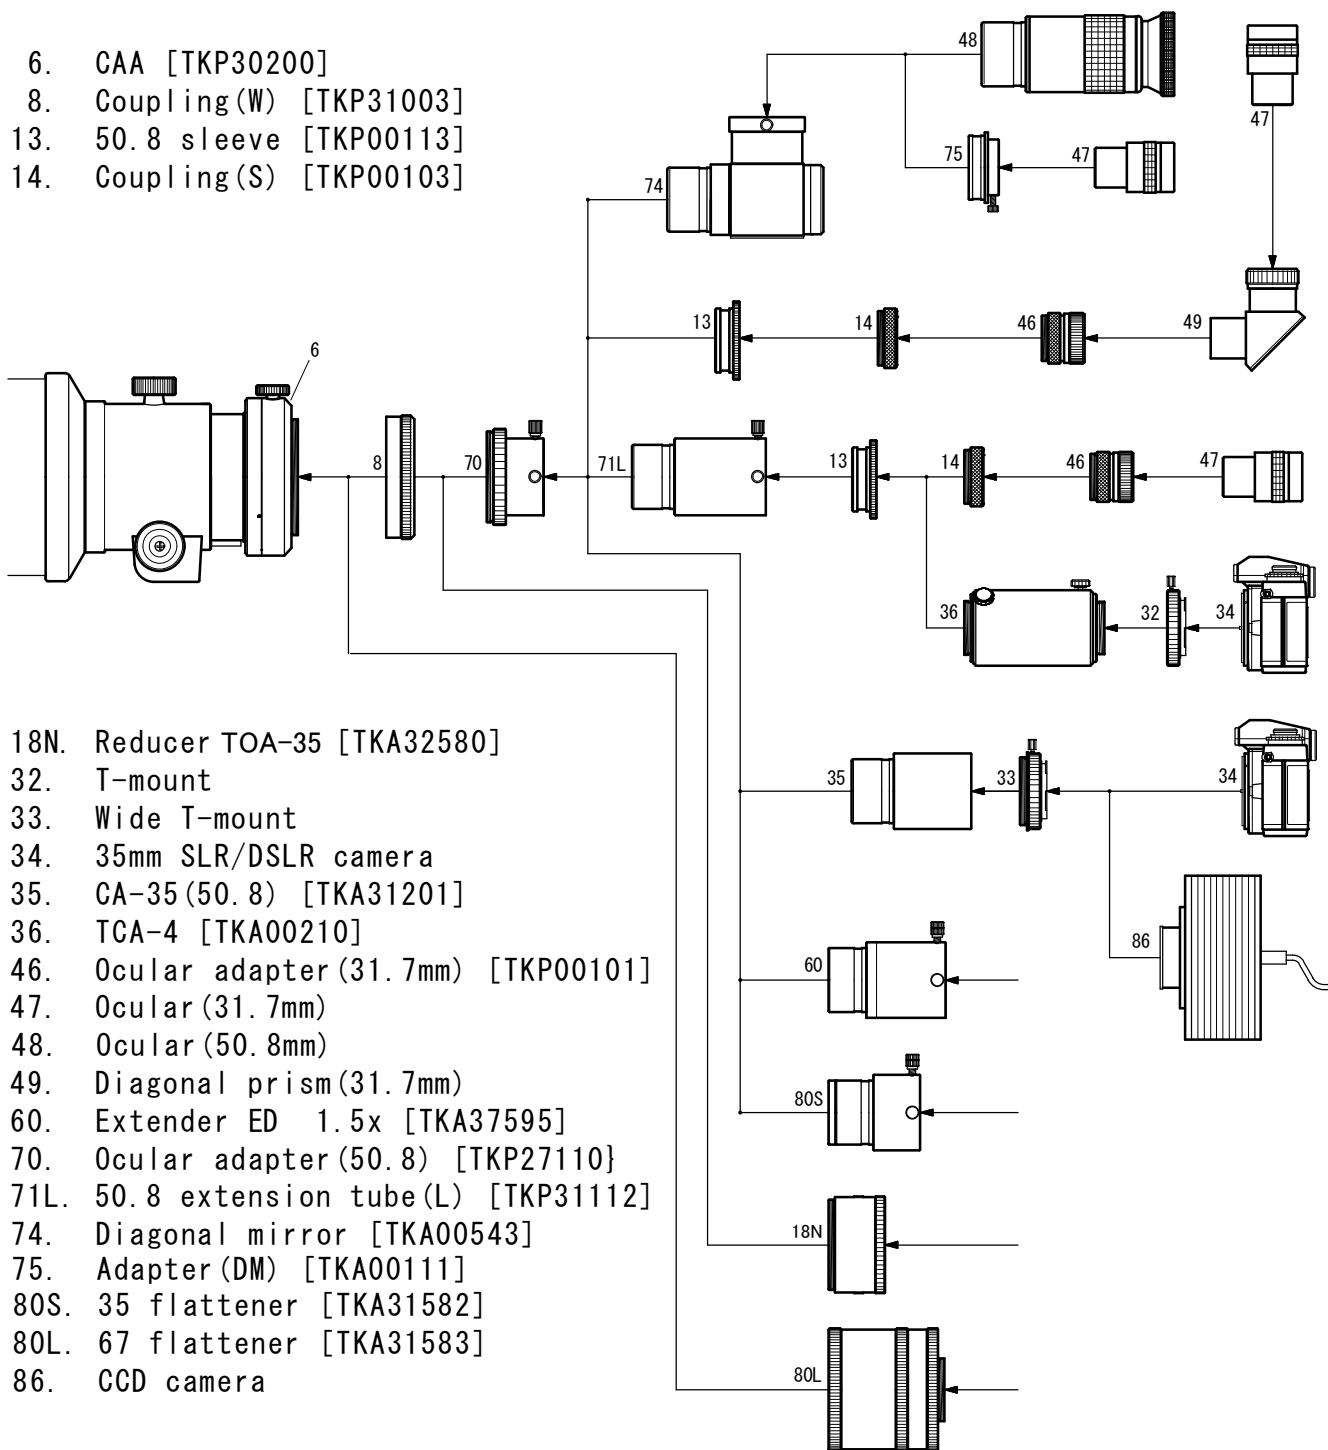

TOA - 130 NFB

Photo/Visual System Chart

- 6. CAA [TKP30200]
- 8. Coupling (W) [TKP31003]
- 13. 50.8 sleeve [TKP00113]
- 14. Coupling (S) [TKP00103]

- 18N. Reducer TOA-35 [TKA32580]
- 32. T-mount
- 33. Wide T-mount
- 34. 35mm SLR/DSLR camera
- 35. CA-35 (50.8) [TKA31201]
- 36. TCA-4 [TKA00210]
- 46. Ocular adapter (31.7mm) [TKP00101]
- 47. Ocular (31.7mm)
- 48. Ocular (50.8mm)
- 49. Diagonal prism (31.7mm)
- 60. Extender ED 1.5x [TKA37595]
- 70. Ocular adapter (50.8) [TKP27110]
- 71L. 50.8 extension tube (L) [TKP31112]
- 74. Diagonal mirror [TKA00543]
- 75. Adapter (DM) [TKA00111]
- 80S. 35 flattener [TKA31582]
- 80L. 67 flattener [TKA31583]
- 86. CCD camera