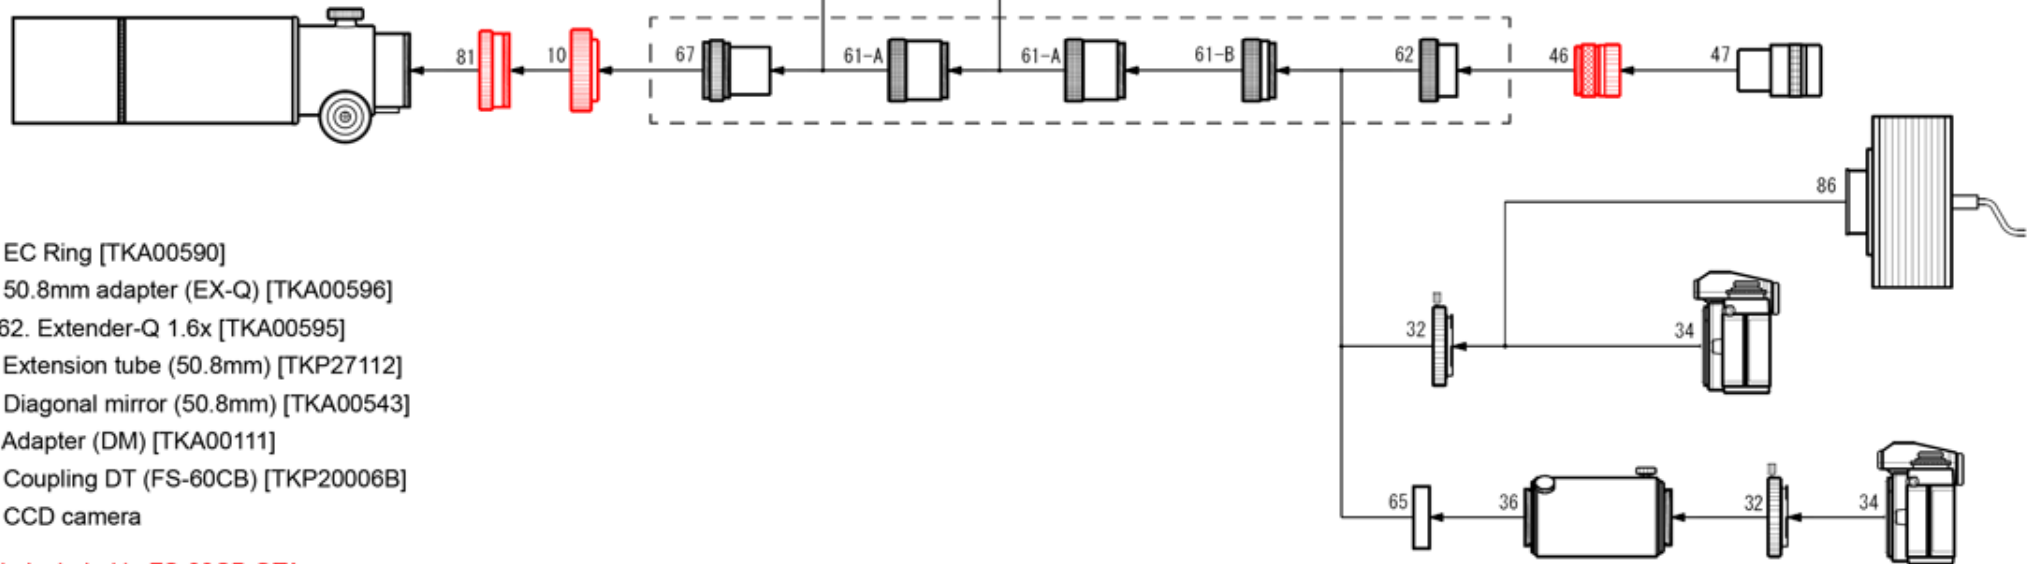

# FS-60CB system-chart

## Extender-Q 1.6x

- 10. Visual adapter [TKP20005]
- 32. T-mount
- 34. 35mm SLR/DSLR camera
- 36. TCA-4 photo adapter [TKA00210]
- 46. Eyepiece holder 31.75mm [TKP00101]
- 47. Eyepiece (31.75mm)
- 48. Eyepiece (50.8mm)
- 49. Prism diagonal 31.75mm [TKA00541]
- 61-A. Vari-tube (L) [TKA00586]
- 61-B. Vari-tube (S) [TKA00587]
- 62. Adapter (EX-Q) [TKA00588]

- 65. EC Ring [TKA00590]
- 66. 50.8mm adapter (EX-Q) [TKA00596]
- 67-62. Extender-Q 1.6x [TKA00595]
- 71. Extension tube (50.8mm) [TKP27112]
- 74. Diagonal mirror (50.8mm) [TKA00543]
- 75. Adapter (DM) [TKA00111]
- 81. Coupling DT (FS-60CB) [TKP20006B]
- 86. CCD camera